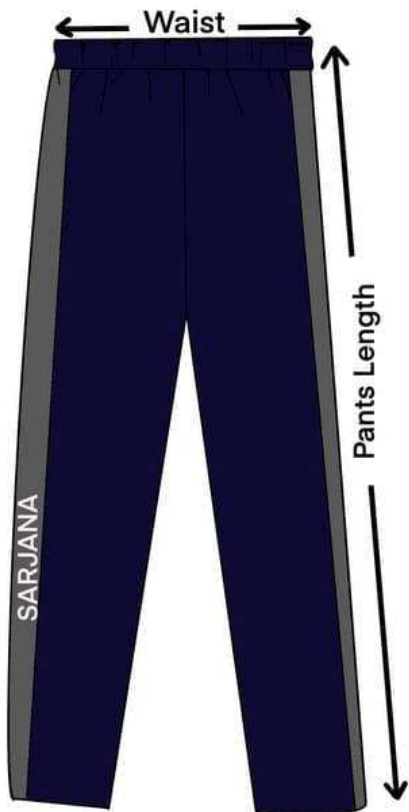

**PRESCHOOL
UNISEX STRIPE POLO SHIRT**
(All measurement in inches)

SIZE	SHOULDER	CHEST WIDTH	SLEEVE LENGTH	SHIRT LENGTH
XXS	10.5	13.5	4.5	15.5
XS	11	14.5	5	16.5
S	12	15	6	17
M	12.5	15.5	6.5	18
L	13	16	7	19
XL	14	16.5	7	20

**PRESCHOOL
SHORTS & SKORTS**
(All measurement in inches)

SIZE	WAIST (BACK ELASTIC)	HIPS	SHORT/SKORT LENGTH	CROTCH
XXS	16	27	17	10
XS	17	28	18	11
S	18	29	19	12
M	19	30	20	13
L	20	31	21	13.5
XL	22	32	22	14

PRESCHOOL SMSS UNISEX PE-SHIRT (All measurement in inches)				
SIZE	SHOULDER	SHIRT WIDTH	SLEEVE LENGTH	SHIRT LENGTH
XXS	10.5	12	4.5	16
XS	11	13	5	17.5
S	11.5	14	5.5	20
M	12	15	6	21
L	13	16	6.5	22
XL	14	17	7	23