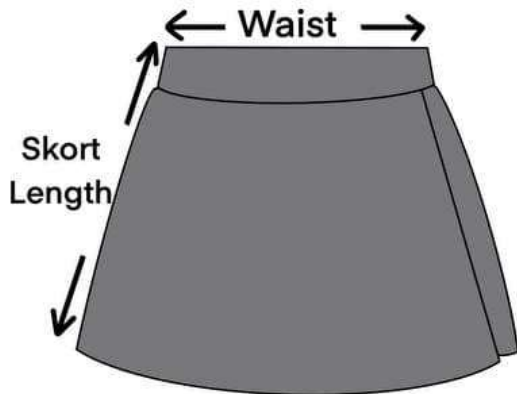

**PRESCHOOL
UNISEX STRIPE POLO SHIRT**
(All measurement in inches)

SIZE	SHOULDER	CHEST WIDTH	SLEEVE LENGTH	SHIRT LENGTH
XXS	10.5	13.5	4.5	15.5
XS	11	14.5	5	16.5
S	12	15	6	17
M	12.5	15.5	6.5	18
L	13	16	7	19
XL	14	16.5	7	20

**PRESCHOOL
SHORTS & SKORTS**
(All measurement in inches)

SIZE	WAIST (BACK ELASTIC)	HIPS	SHORT/SKORT LENGTH	CROTCH
XXS	16	27	17	10
XS	17	28	18	11
S	18	29	19	12
M	19	30	20	13
L	20	31	21	13.5
XL	22	32	22	14