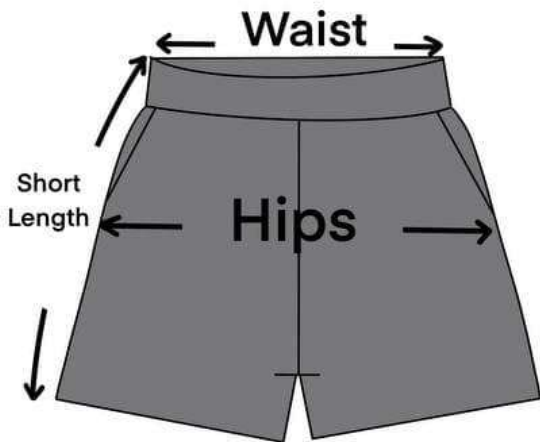

**PRESCHOOL
UNISEX STRIPE POLO SHIRT**
(All measurement in inches)

SIZE	SHOULDER	CHEST WIDTH	SLEEVE LENGTH	SHIRT LENGTH
XXS	10.5	13.5	4.5	15.5
XS	11	14.5	5	16.5
S	12	15	6	17
M	12.5	15.5	6.5	18
L	13	16	7	19
XL	14	16.5	7	20

**PRESCHOOL
SHORTS & SKORTS**
(All measurement in inches)

SIZE	WAIST (BACK ELASTIC)	HIPS	SHORT/SKORT LENGTH	CROTCH
XXS	16	27	17	10
XS	17	28	18	11
S	18	29	19	12
M	19	30	20	13
L	20	31	21	13.5
XL	22	32	22	14