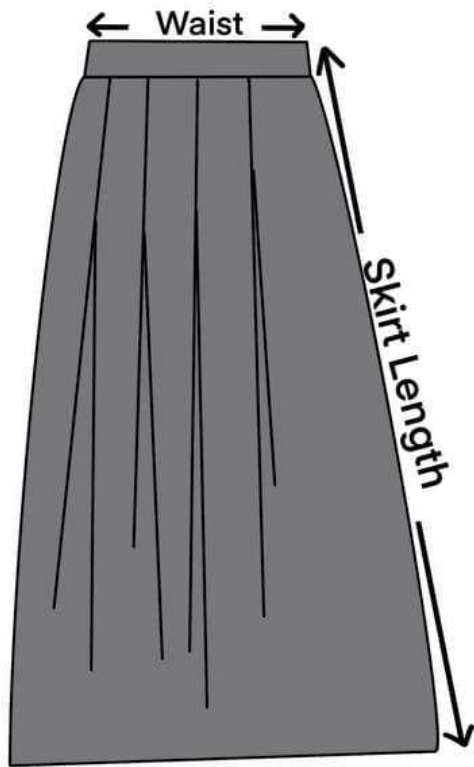

PRIMARY SECTION SMSS STRIPE LONGSLEEVES SHIRT (All measurement in inches)				
SIZE	SHOULDER	CHEST WIDTH	SLEEVE LENGTH	SHIRT LENGTH
XXS	11	17	17	20
XS	13	18	18.5	21
S	13.5	18.5	19.5	23
M	14.5	19	20.5	24
L	15.5	20	21.5	26
XL	16.5	21	22	27

PRIMARY SECTION SMSS LONG PANTS (All measurement in inches)				
SIZE	WAIST	HIPS	PANTS LENGTH	CROTCH
20	20	29	26	17
21	21	30	28	18
22	22	30	29	18
23	23	31	30	19
24	24	32	32	20
25	25	33	35	22
26	26	34	35	22
27	27	35	36	22
28	28	36	39	25
29	29	37	39	26
30	30	38	40	26
31	31	41	41	27
32	32	44	41	27

PRIMARY SECTION SMSS				
STRIPE LONGSLEEVES BLOUSE				
(All measurement in inches)				
SIZE	SHOULDER	CHEST WIDTH	SLEEVE LENGTH	SHIRT LENGTH
XS	11	13.5	15	17
S	12	14.5	15	19
M	13	17	17	20
L	14	17.5	18.5	21
XL	14.5	18	19.5	22.5

<b>PRIMARY SECTION SMSS</b>		
<b>SKIRT</b>		
<b>(All measurement in inches)</b>		
<b>SIZE</b>	<b>WAIST (BACK ELASTIC)</b>	<b>SKIRT LENGTH</b>
<b>XS</b>	19	29
<b>S</b>	20	31
<b>M</b>	21	33
<b>L</b>	23	35
<b>XL</b>	25	36