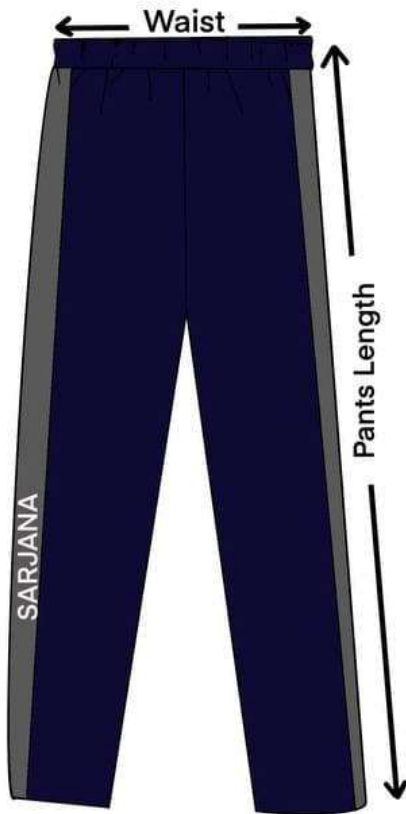

**PRIMARY SECTION SMSIS
SPORTS PANTS-KIDS SIZE**
(All measurement in inches)

SIZE	WAIST (full elastic)	PANTS LENGTH
S	20	25
M	21	26
L	22	28
XL	23	30

**PRIMARY SECTION SMSIS
SPORTS PANTS-ADULT SIZE**
(All measurement in inches)

XS	26	31
S	28	32
M	29	34
L	30	36
XL	31	37
2XL	32	38