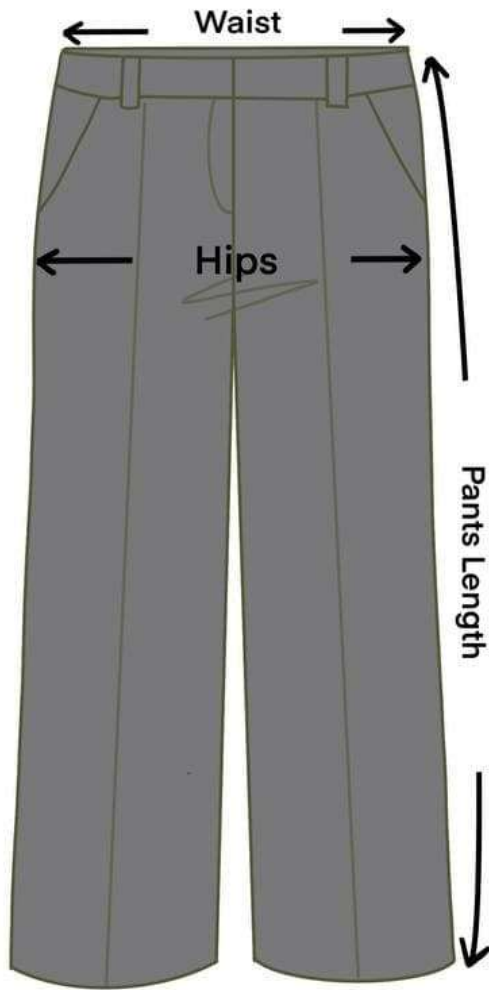

PRIMARY SECTION SMSS STRIPE LONGSLEEVES SHIRT (All measurement in inches)				
SIZE	SHOULDER	CHEST WIDTH	SLEEVE LENGTH	SHIRT LENGTH
XXS	11	17	17	20
XS	13	18	18.5	21
S	13.5	18.5	19.5	23
M	14.5	19	20.5	24
L	15.5	20	21.5	26
XL	16.5	21	22	27

PRIMARY SECTION SMSS LONG PANTS (All measurement in inches)				
SIZE	WAIST	HIPS	PANTS LENGTH	CROTCH
20	20	29	26	17
21	21	30	28	18
22	22	30	29	18
23	23	31	30	19
24	24	32	32	20
25	25	33	35	22
26	26	34	35	22
27	27	35	36	22
28	28	36	39	25
29	29	37	39	26
30	30	38	40	26
31	31	41	41	27
32	32	44	41	27

PRIMARY SECTION SMSS				
STRIPE LONGSLEEVES BLOUSE				
(All measurement in inches)				
SIZE	SHOULDER	CHEST WIDTH	SLEEVE LENGTH	SHIRT LENGTH
XS	11	13.5	15	17
S	12	14.5	15	19
M	13	17	17	20
L	14	17.5	18.5	21
XL	14.5	18	19.5	22.5

XS	26	31
S	28	32
M	29	34
L	30	36
XL	31	37
2XL	32	38