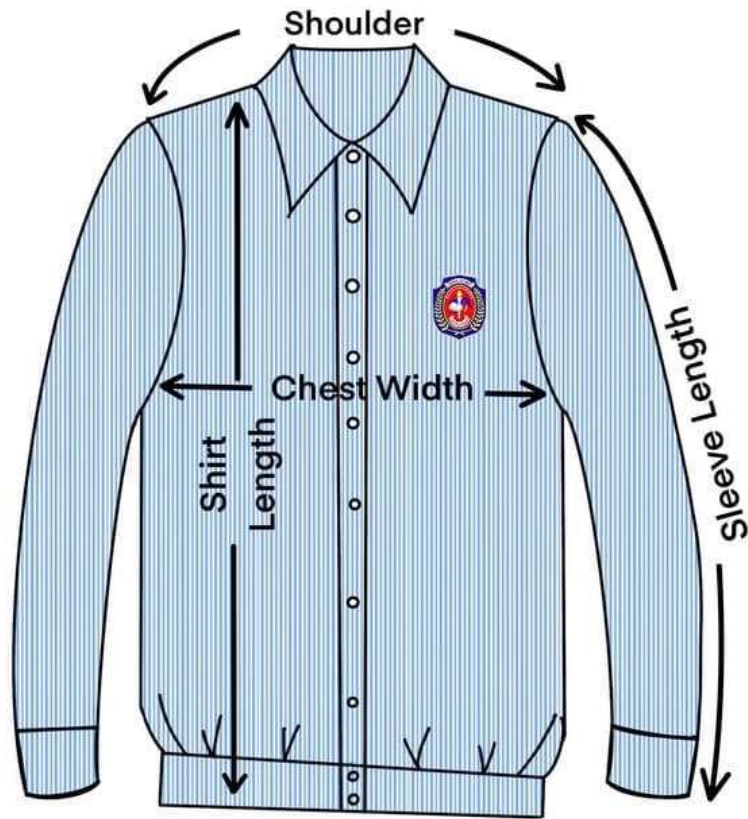

PRIMARY SECTION SMSS STRIPE LONGSLEEVES SHIRT (All measurement in inches)				
SIZE	SHOULDER	CHEST WIDTH	SLEEVE LENGTH	SHIRT LENGTH
XXS	11	17	17	20
XS	13	18	18.5	21
S	13.5	18.5	19.5	23
M	14.5	19	20.5	24
L	15.5	20	21.5	26
XL	16.5	21	22	27

PRIMARY SECTION SMSS LONG PANTS (All measurement in inches)				
SIZE	WAIST	HIPS	PANTS LENGTH	CROTCH
20	20	29	26	17
21	21	30	28	18
22	22	30	29	18
23	23	31	30	19
24	24	32	32	20
25	25	33	35	22
26	26	34	35	22
27	27	35	36	22
28	28	36	39	25
29	29	37	39	26
30	30	38	40	26
31	31	41	41	27
32	32	44	41	27

PRIMARY SECTION SMSS				
STRIPE LONGSLEEVES BLOUSE				
(All measurement in inches)				
SIZE	SHOULDER	CHEST WIDTH	SLEEVE LENGTH	SHIRT LENGTH
XS	11	13.5	15	17
S	12	14.5	15	19
M	13	17	17	20
L	14	17.5	18.5	21
XL	14.5	18	19.5	22.5