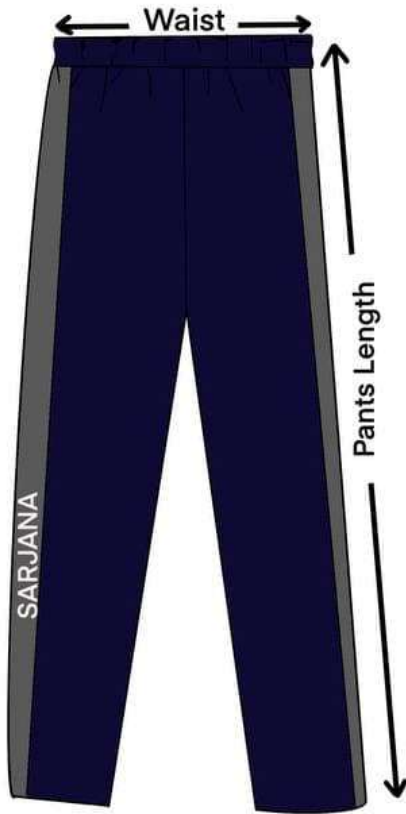

SECONDARY SECTION SMSS STRIPE LONGSLEEVES SHIRT (All measurement in inches)				
SIZE	SHOULDER	CHEST WIDTH	SLEEVE LENGTH	SHIRT LENGTH
XS	14.5	17.5	20	24
S	15.5	18.5	21	25
M	16.5	19.5	22	26
L	18	21	23	27
XL	19.5	24	24	30.5
2XL	21	25	25	32

**SECONDARY SECTION SMSS
SKIRT**

(All measurement in inches)

SIZE	WAIST (BACK ELASTIC)	SKIRT LENGTH
23	23	35
26	25	36.5
28	27	37.5
30	29	39
32	31	40
34	32	40

SECONDARY SECTION SMSS STRIPE LONGSLEEVES BLOUSE (All measurement in inches)				
SIZE	SHOULDER	CHEST WIDTH	SLEEVE LENGTH	SHIRT LENGTH
XS	15	18	20.5	24
S	15.5	18.5	21	25
M	17	20	22	26
L	18	22.5	22.5	28
XL	20	23.5	25	30.5

SECONDARY SECTION SMSIS SPORTS PANTS SIZE (All measurement in inches)		
SIZE	WAIST	PANTS LENGTH
XS	26	31
S	28	32
M	29	34
L	30	36
XL	31	37
2XL	32	38
3XL	33	39
4XL	34	40

SECONDARY SMSS UNISEX PE-SHIRT (All measurement in inches)				
SIZE	SHOULDER	SHIRT WIDTH	SLEEVE LENGTH	SHIRT LENGTH
XS	11	18	23	XS
S	13	19	24	S
M	13.5	19	25.5	M
L	14.5	20	26.5	L
XL	15.5	20.5	27.5	XL
2XL	16.5	21	28.5	2XL
3XL	17	23	29.5	3XL
4XL	18	24	30.5	4XL