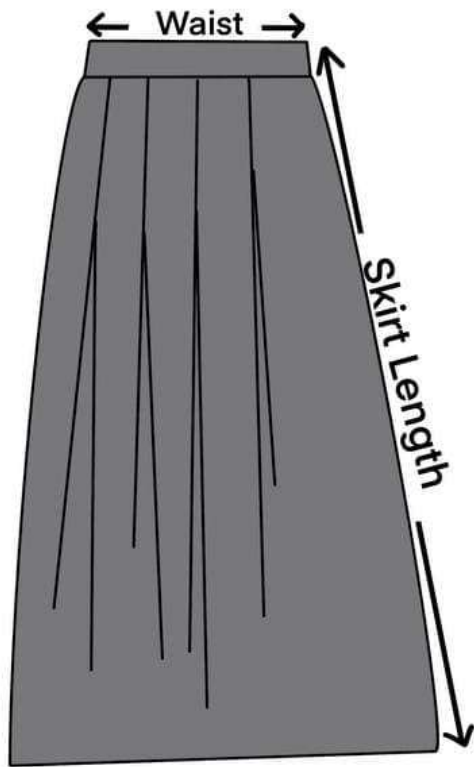

SECONDARY SECTION SMSS STRIPE LONGSLEEVES SHIRT (All measurement in inches)				
SIZE	SHOULDER	CHEST WIDTH	SLEEVE LENGTH	SHIRT LENGTH
XS	14.5	17.5	20	24
S	15.5	18.5	21	25
M	16.5	19.5	22	26
L	18	21	23	27
XL	19.5	24	24	30.5
2XL	21	25	25	32

**SECONDARY SECTION SMSS
SKIRT**

(All measurement in inches)

SIZE	WAIST (BACK ELASTIC)	SKIRT LENGTH
23	23	35
26	25	36.5
28	27	37.5
30	29	39
32	31	40
34	32	40

SECONDARY SECTION SMSS STRIPE LONGSLEEVES BLOUSE (All measurement in inches)				
SIZE	SHOULDER	CHEST WIDTH	SLEEVE LENGTH	SHIRT LENGTH
XS	15	18	20.5	24
S	15.5	18.5	21	25
M	17	20	22	26
L	18	22.5	22.5	28
XL	20	23.5	25	30.5

SECONDARY SECTION SMSIS SPORTS PANTS SIZE (All measurement in inches)		
SIZE	WAIST	PANTS LENGTH
XS	26	31
S	28	32
M	29	34
L	30	36
XL	31	37
2XL	32	38
3XL	33	39
4XL	34	40

SECONDARY SMSS UNISEX PE-SHIRT (All measurement in inches)				
SIZE	SHOULDER	SHIRT WIDTH	SLEEVE LENGTH	SHIRT LENGTH
XS	11	18	23	XS
S	13	19	24	S
M	13.5	19	25.5	M
L	14.5	20	26.5	L
XL	15.5	20.5	27.5	XL
2XL	16.5	21	28.5	2XL
3XL	17	23	29.5	3XL
4XL	18	24	30.5	4XL