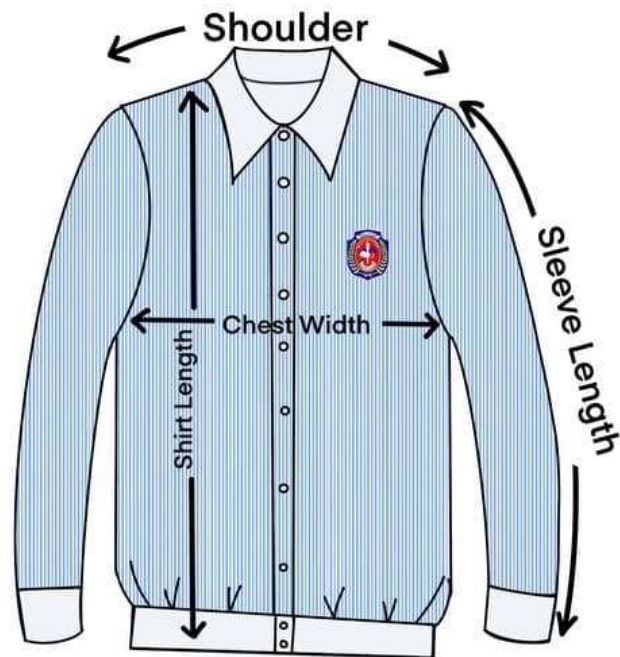

SECONDARY SECTION SMSS STRIPE LONGSLEEVES SHIRT (All measurement in inches)				
SIZE	SHOULDER	CHEST WIDTH	SLEEVE LENGTH	SHIRT LENGTH
XS	14.5	17.5	20	24
S	15.5	18.5	21	25
M	16.5	19.5	22	26
L	18	21	23	27
XL	19.5	24	24	30.5
2XL	21	25	25	32

**SECONDARY SECTION SMSS
SKIRT**

(All measurement in inches)

SIZE	WAIST (BACK ELASTIC)	SKIRT LENGTH
23	23	35
26	25	36.5
28	27	37.5
30	29	39
32	31	40
34	32	40

SECONDARY SECTION SMSS STRIPE LONGSLEEVES BLOUSE (All measurement in inches)				
SIZE	SHOULDER	CHEST WIDTH	SLEEVE LENGTH	SHIRT LENGTH
XS	15	18	20.5	24
S	15.5	18.5	21	25
M	17	20	22	26
L	18	22.5	22.5	28
XL	20	23.5	25	30.5